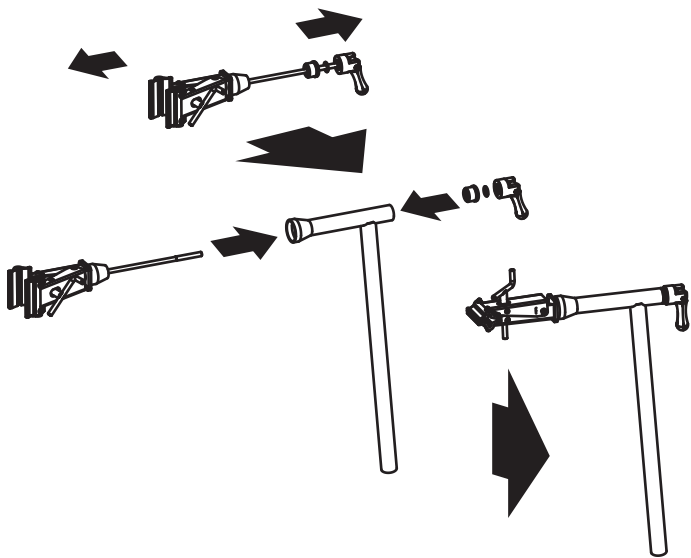

Economy Home Repair Stand **PCS-9**

Park Tool Co. 6 Long Lake Rd. St. Paul, MN 55115 (USA) www.parktool.com

PCS-9 part numbers

Ref. No.	Part No.	Description
1	1185K	Clamp Cover Set
2	1675	Clamp Assembly
3	1676	Tapered Sleeve
4	1677	Top Tube Weldment
5	1678	Handle Boss Sleeve
6	1679	Washer
7	1680-2	Clamp Handle Assembly
8	1686	Height Adjustment Clamp Assembly
9	1687	Upright
10	1688	Yoke Socket Head Cap Screw
11	1689	Yoke Sleeve
12	1690	Yoke Weldment
13	1691	Upright End Cap
14	1692-2	Leg Tube
15	1693-2	Leg Bolt with Washer
16	1695-2	Leg locknut Hex Nut
17	1696-2	Leg End Cap
18	1697	Handle Shaft E-Clip
19	1681	Clamp Handle

1

2

3

4