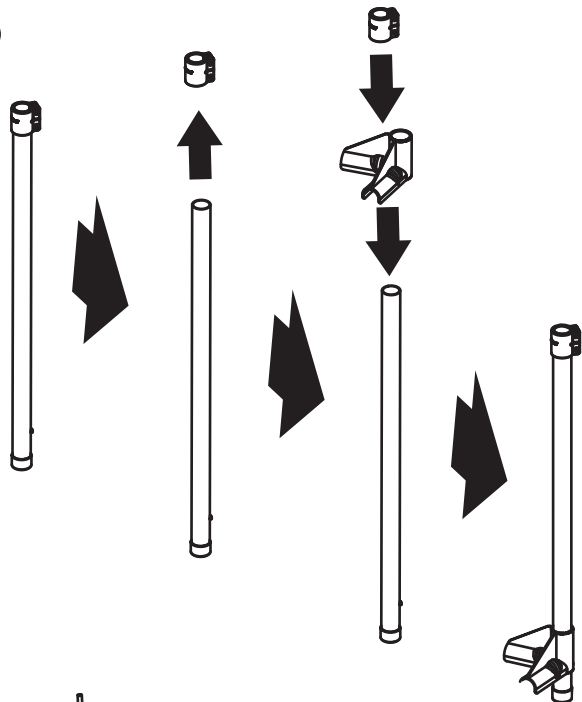

Economy Home Repair Stand **PCS-9**

Park Tool Co. 6 Long Lake Rd. St. Paul, MN 55115 (USA) www.parktool.com

PCS-9 part numbers

Ref. No.	Part No.	Description
1	1185K	Clamp Cover Set
2	1675	Clamp Assembly
3	1676	Tapered Sleeve
4	1677	Top Tube Weldment
5	1678	Handle Boss Sleeve
6	1679	Washer
7	1680-2	Clamp Handle Assembly
8	1686	Height Adjustment Clamp Assembly
9	1687	Upright
10	1688	Yoke Socket Head Cap Screw
11	1689	Yoke Sleeve
12	1690	Yoke Weldment
13	1691	Upright End Cap
14	1692-2	Leg Tube
15	1693-2	Leg Bolt with Washer
16	1695-2	Leg locknut Hex Nut
17	1696-2	Leg End Cap
18	1697	Handle Shaft E-Clip
19	1681	Clamp Handle

1

2

3

4