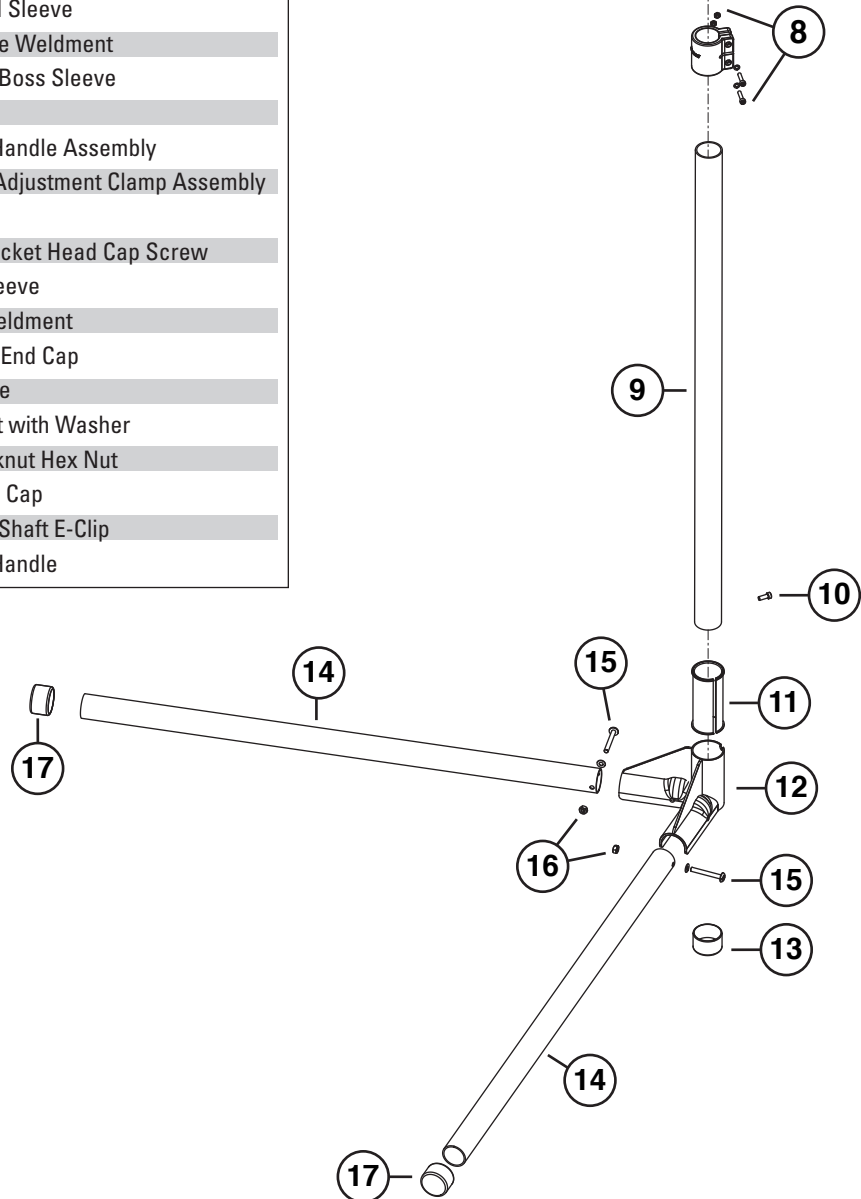

Economy Home Repair Stand **PCS-9**

Park Tool Co. 6 Long Lake Rd. St. Paul, MN 55115 (USA) www.parktool.com

PCS-9 part numbers

Ref. No.	Part No.	Description
1	1185K	Clamp Cover Set
2	1675	Clamp Assembly
3	1676	Tapered Sleeve
4	1677	Top Tube Weldment
5	1678	Handle Boss Sleeve
6	1679	Washer
7	1680-2	Clamp Handle Assembly
8	1686	Height Adjustment Clamp Assembly
9	1687	Upright
10	1688	Yoke Socket Head Cap Screw
11	1689	Yoke Sleeve
12	1690	Yoke Weldment
13	1691	Upright End Cap
14	1692-2	Leg Tube
15	1693-2	Leg Bolt with Washer
16	1695-2	Leg locknut Hex Nut
17	1696-2	Leg End Cap
18	1697	Handle Shaft E-Clip
19	1681	Clamp Handle

1

2

3

4