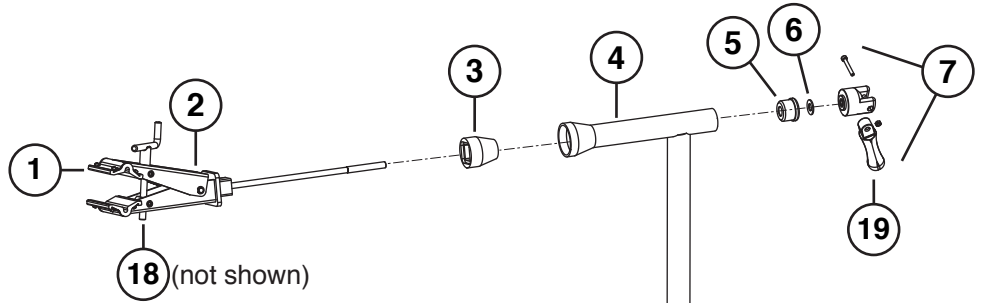

Economy Home Repair Stand **PCS-9**

Park Tool Co. 6 Long Lake Rd. St. Paul, MN 55115 (USA) www.parktool.com

PCS-9 part numbers

Ref. No.	Part No.	Description
1	1185K	Clamp Cover Set
2	1675	Clamp Assembly
3	1676	Tapered Sleeve
4	1677	Top Tube Weldment
5	1678	Handle Boss Sleeve
6	1679	Washer
7	1680-2	Clamp Handle Assembly
8	1686	Height Adjustment Clamp Assembly
9	1687	Upright
10	1688	Yoke Socket Head Cap Screw
11	1689	Yoke Sleeve
12	1690	Yoke Weldment
13	1691	Upright End Cap
14	1692-2	Leg Tube
15	1693-2	Leg Bolt with Washer
16	1695-2	Leg locknut Hex Nut
17	1696-2	Leg End Cap
18	1697	Handle Shaft E-Clip
19	1681	Clamp Handle

1

2

3

4