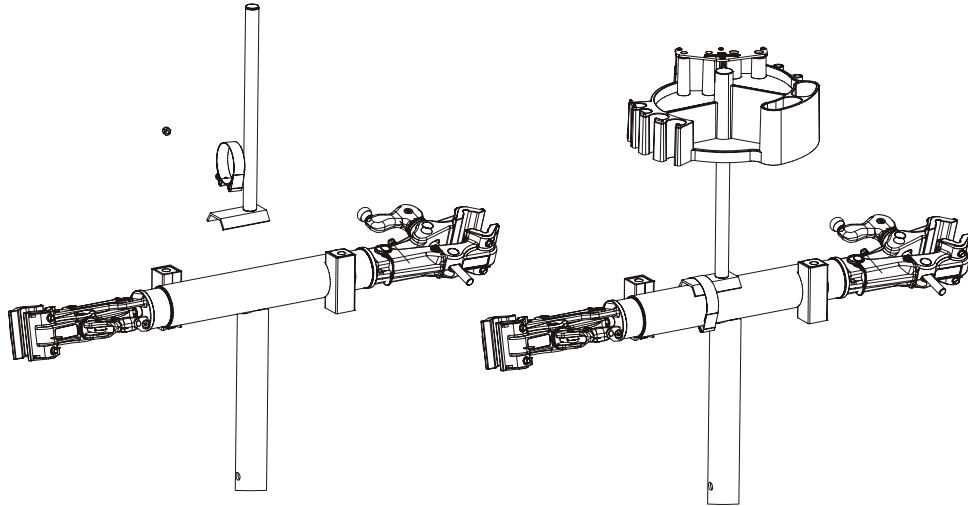

TK-4 Stand Mount

TK-4T Bench Mount

TK-4/TK-4T PART NUMBERS

Ref. #	Part #	Description	Qty.
1	615A	Tray Assembly	1
2	627	Repair Stand Clamp	1
3	616	Standoff Weldment	1
4	812	End Cap	1
5	633A	Standoff Assembly	1
6	629	Table Top Base	1
7	618	Lock Washer	1
8	619R	Cap Screw	1