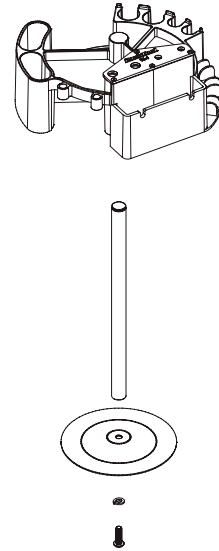

TK-4 Stand Mount

TK-4T Bench Mount

TK-4/TK-4T PART NUMBERS

Ref. #	Part #	Description	Qty.
1	615A	Tray Assembly	1
2	627	Repair Stand Clamp	1
3	616	Standoff Weldment	1
4	812	End Cap	1
5	633A	Standoff Assembly	1
6	629	Table Top Base	1
7	618	Lock Washer	1
8	619R	Cap Screw	1