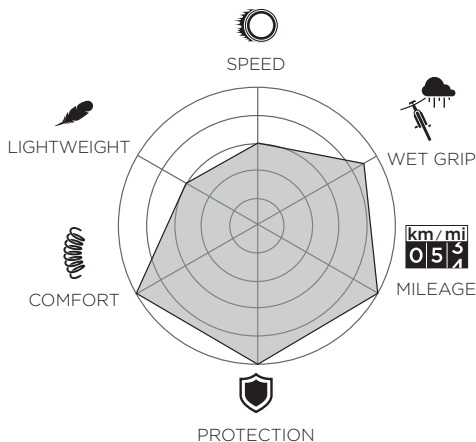

CHARACTERISTICS