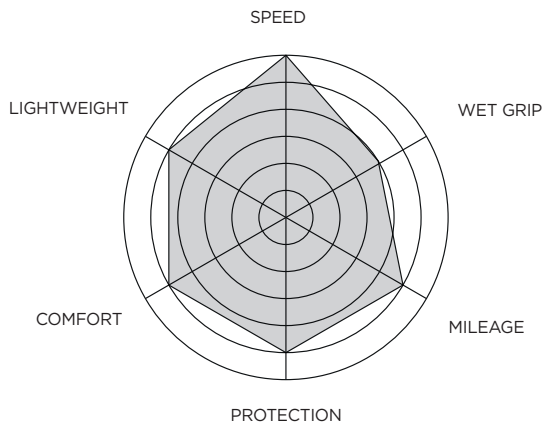

Addix SpeedGrip

- ⊕ good chemical grip
- ⊖ worst mileage (tread wear)
- ⊕ good rolling

TERRAINS (WET ☁️):

TERRAINS (DRY ☀️):

☐ NOT INTENDED USE ◻ POSSIBLE USE ◼ INTENDED USE

WEIGHT BENCHMARKING:

PIRELLI Scorpion™ Trail H - 29x2.4 ProWall	890g
MAXXIS Ikon - 29x2.35 3C EXO	750g
SCHWALBE Rock Razor - 29x2.35 Super Ground	915g
Vittoria Agarro - 29x2.35 Trail TNT	940g