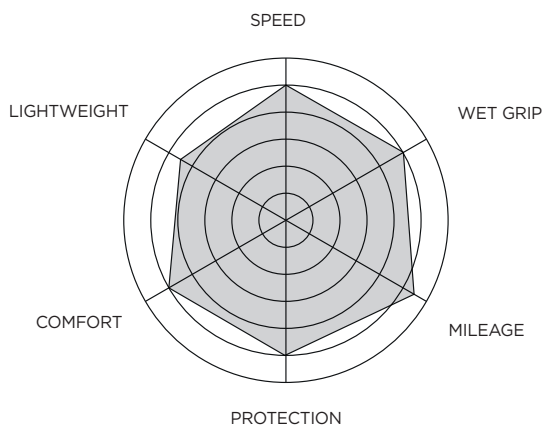

TERRAINS (WET ☁️):

TERRAINS (DRY ☀️):

☐ NOT INTENDED USE ◻ POSSIBLE USE ◼ INTENDED USE

WEIGHT BENCHMARKING:

	Scorpion™ Trail S 29x2.4 ProWall	950g
	Minion DHF - 29x2.3 3C EXO	930g
	Magic Mary - 29x2.25 Super Trail	1080g
	Wild AM2 - 29x2.4 Competition line	1040g

TERRAINS (WET ☁️):

TERRAINS (DRY ☀️):

☐ NOT INTENDED USE ◻ POSSIBLE USE ◼ INTENDED USE

WEIGHT BENCHMARKING:

	Scorpion™ Trail R - 29x2.4 ProWall	850g
	Rekon - 29x2.4 3C EXO	845g
	HANS DAMPF 29x2.35 Super Trail	1045g
	Force AM2 - 29x2.4 Competition line	1040g