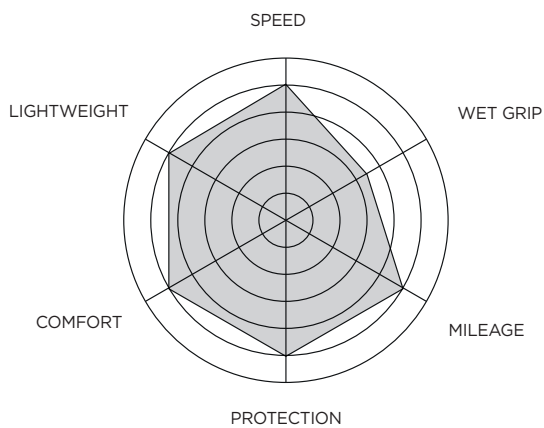

WEIGHT BENCHMARKING:

PIRELLI Scorpion™ Trail M - 29x2.4 ProWall	910g
MAXXIS Ardent -29x2.4 EXO	875g
SCHWALBE Nobby Nic - 29x2.23 Super Ground	890g
Vittoria Barzo - 29x2.25 Trail TNT	745g