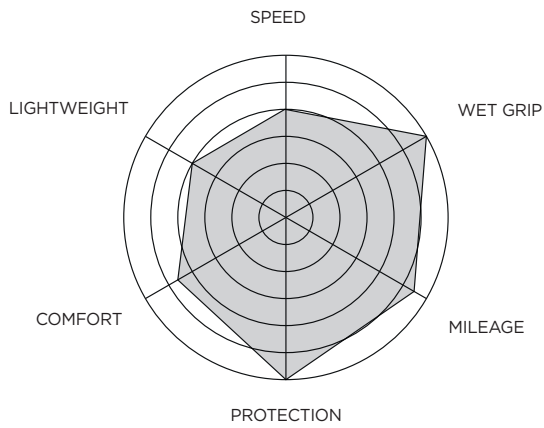

TERRAINS (WET ☁️):

TERRAINS (DRY ☀️):

☐ NOT INTENDED USE ◻ POSSIBLE USE ◼ INTENDED USE

WEIGHT BENCHMARKING:

PIRELLI Scorpion™ Trail M - 29x2.4 ProWall	910g
MAXXIS Ardent -29x2.4 EXO	875g
SCHWALBE Nobby Nic - 29x2.23 Super Ground	890g
Vittoria Barzo - 29x2.25 Trail TNT	745g

TERRAINS (WET ☁️):

TERRAINS (DRY ☀️):

☐ NOT INTENDED USE ◻ POSSIBLE USE ◼ INTENDED USE

WEIGHT BENCHMARKING:

	Scorpion™ Trail S 29x2.4 ProWall	950g
	Minion DHF - 29x2.3 3C EXO	930g
	Magic Mary - 29x2.25 Super Trail	1080g
	Wild AM2 - 29x2.4 Competition line	1040g